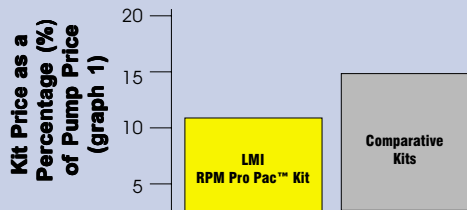

LMI percentage is based on 1999 pricing of an A751-391TI pump and RPM-390/391 kit (graph 1) and C721-361TI pump and RPM-361 kit (graph 2). Comparative kit percentage is based on 1999 pricing of pump models with similar features and outputs.

8 Post Office Square
Acton, MA 01720 USA
TEL: (978) 263-9800
FAX: (978) 264-9172
<http://www.lmipumps.com>