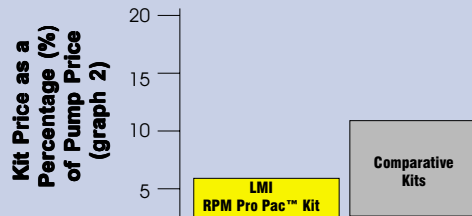

LMI percentage is based on 1999 pricing of an A751-391TI pump and RPM-390/391 kit (graph 1) and C721-361TI pump and RPM-361 kit (graph 2). Comparative kit percentage is based on 1999 pricing of pump models with similar features and outputs.

8 Post Office Square
Acton, MA 01720 USA
TEL: (978) 263-9800
FAX: (978) 264-9172
<http://www.lmipumps.com>